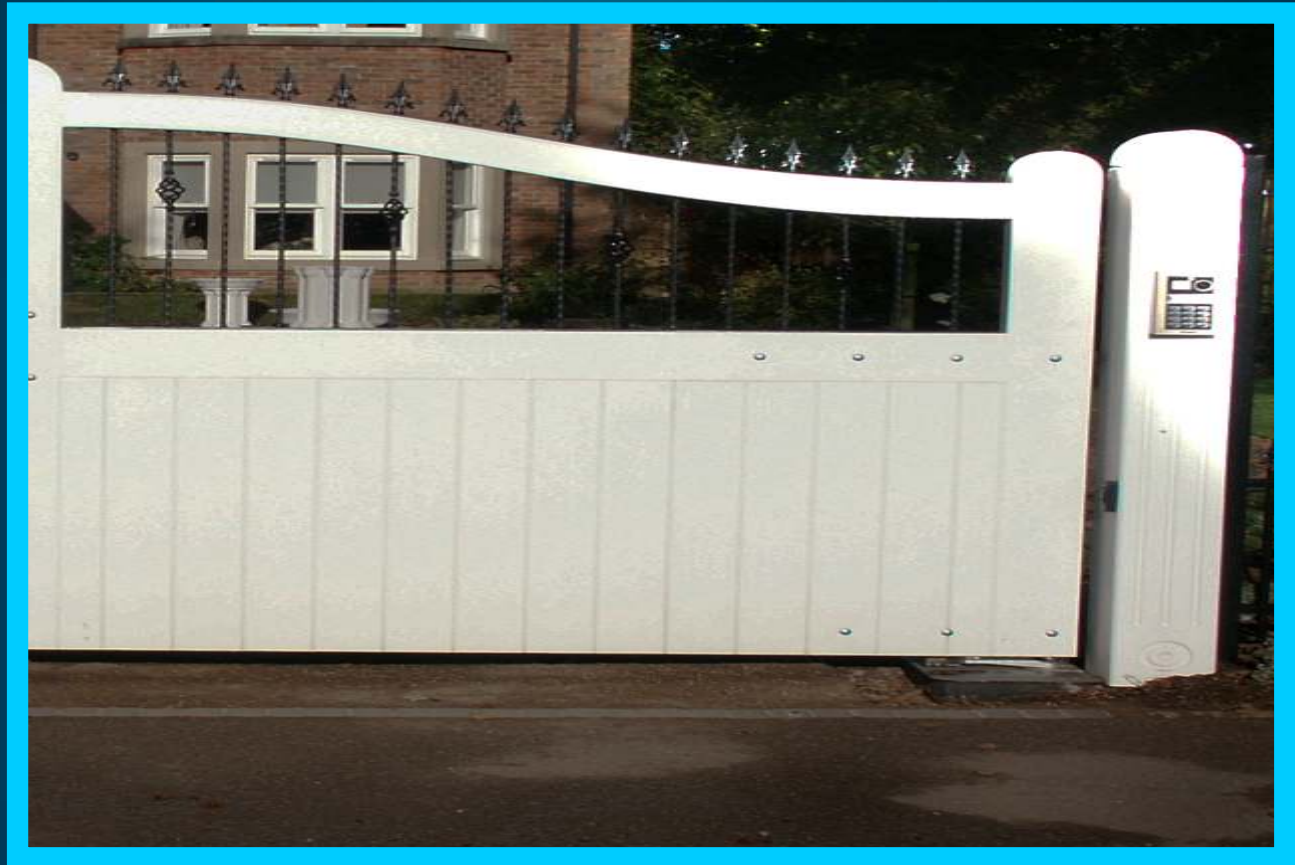

24 HOURS X 365 DAYS

Swing Gate Automation(Underground)

24 HOURS X 365 DAYS

Retractable Gate Automation

24 HOURS X 365 DAYS

GATE SWING
SLIDING
Automation RETRACTABLE

DOOR SWING
SLIDING
Automation REVOLVING

SHUTTER GARAGE
ROLLING
Automation FOLDING